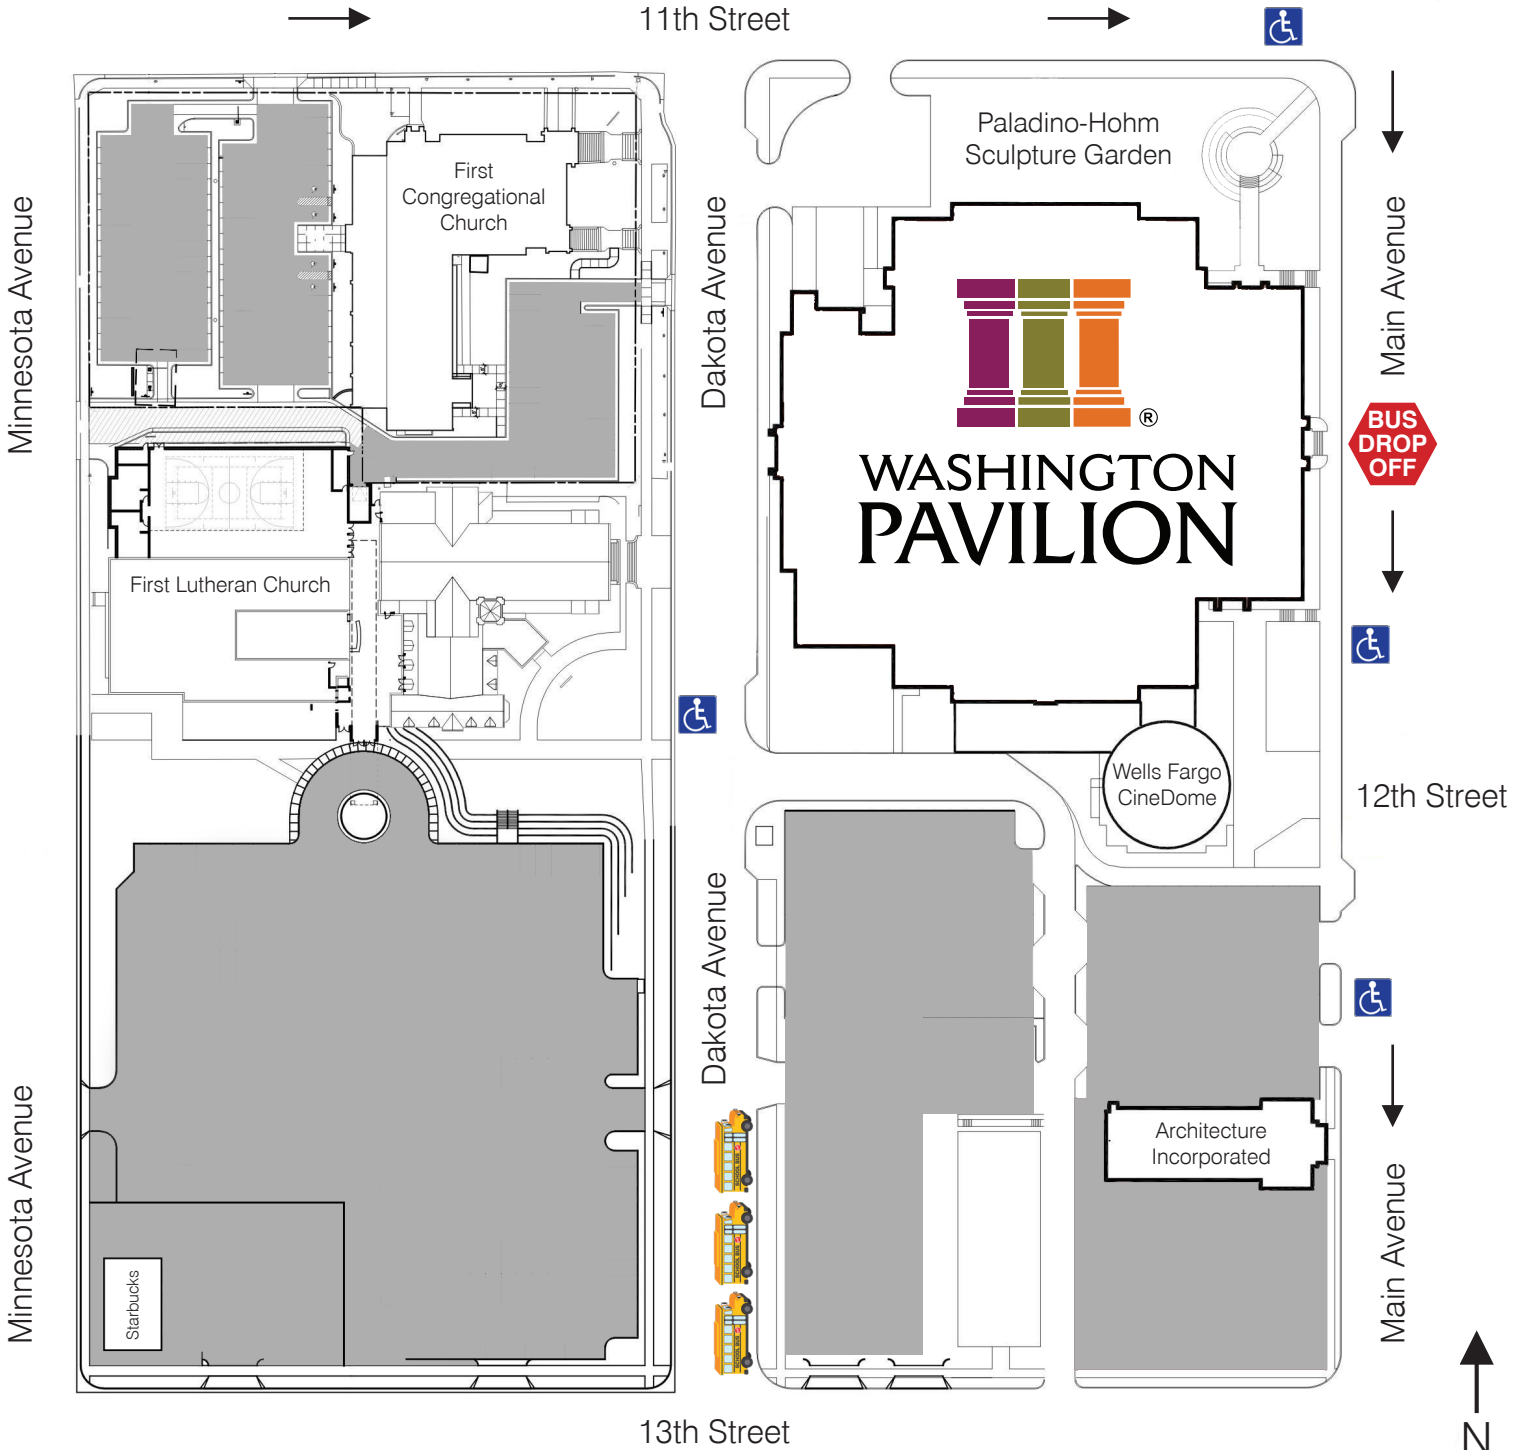

Washington Pavilion Bus Parking Map

Legend

- One Way Traffic
- NO PARKING
- Drop off students here